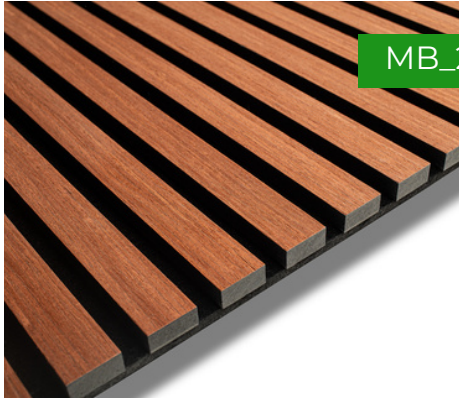

Acoustic panels

CLASSIC

MB_24/27/29

Mahogany on Black Felt

Dimensions:

2400x600x19mm (1.44m²)

2780x600x19 mm (1.67m²)

2970x600x19mm (1.78m²)

or

Customised sizes

Available with fire-resistant varnish.

Smoked OAK on Black Felt

Dimensions:

2400x600x19mm (1.44m²)

2780x600x19 mm (1.67m²)

2970x600x19mm (1.78m²)

or

Customised sizes

Available with fire-resistant varnish.

SMB_24/27/29