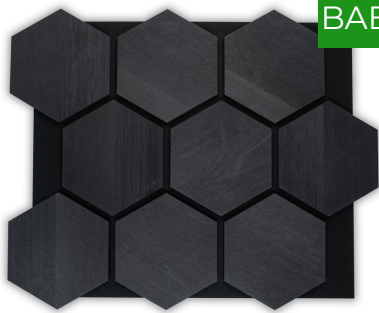

Acoustic panels

HEXAGON

BABX

Black Ash Hexagon on Black Felt

Dimensions:
670x580x19mm (0.39m²)
or
Customised sizes

Available with fire-resistant varnish.

The acoustic PET backing and MDF on KUUKS panels is certified to **B-s1,d0**

Sound tested in lab

Environmentally friendly. Felt from recycled plastic. Wood sourced from licensed sites.

CE marked acoustic panels, **FSC** certified for responsible forestry.