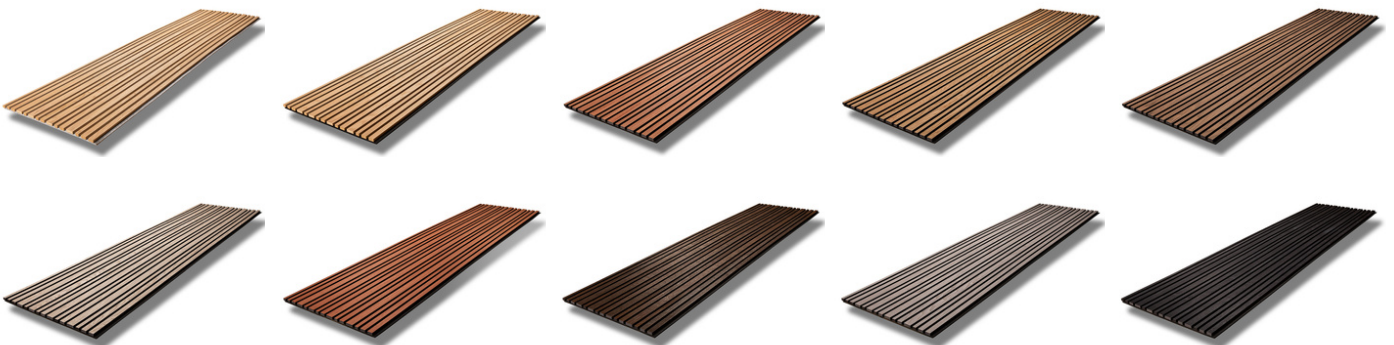

The acoustic PET backing and MDF on KUUKS panels is certified to **B-s1,d0**

Sound tested in lab

Environmentally friendly. Felt from recycled plastic. Wood sourced from licensed sites.

**CE** marked acoustic panels, **FSC** certified for responsible forestry.