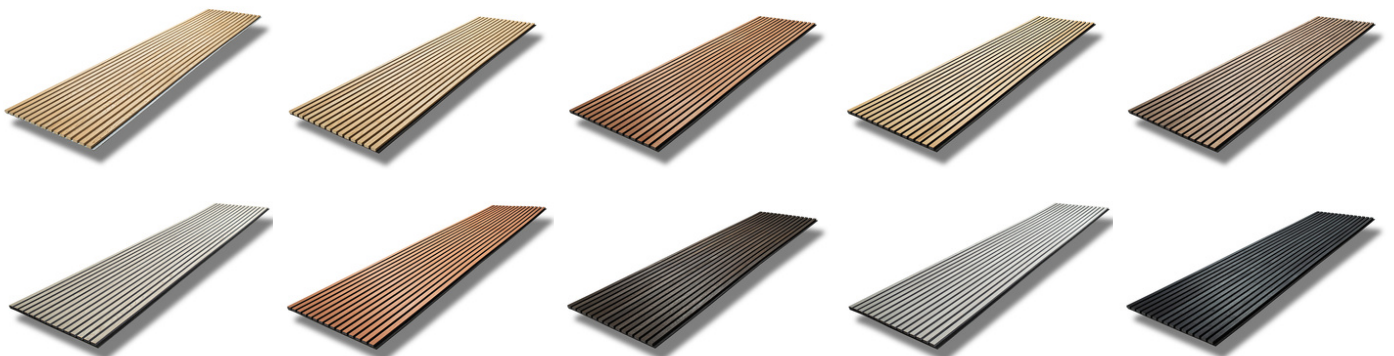

The acoustic PET backing and MDF on KUUKS panels is certified to **B-s1,d0**

Sound tested in lab

Environmentally friendly. Felt from recycled plastic. Wood sourced from licensed sites.

**CE** marked acoustic panels, **FSC** certified for responsible forestry.