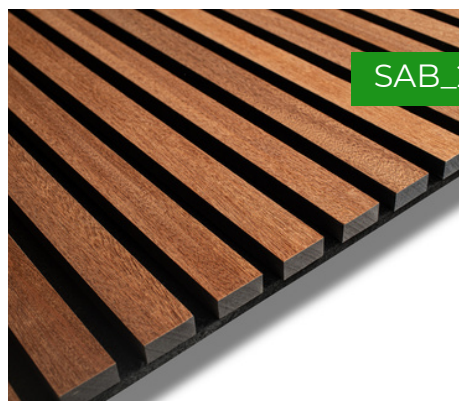

SAB_24/27/29

Sapelli on Black Felt

Dimensions:

2400x600x19mm (1.44m²)

2780x600x19 mm (1.67m²)

2970x600x19mm (1.78m²)

or

Customised sizes

Available with fire-resistant varnish.