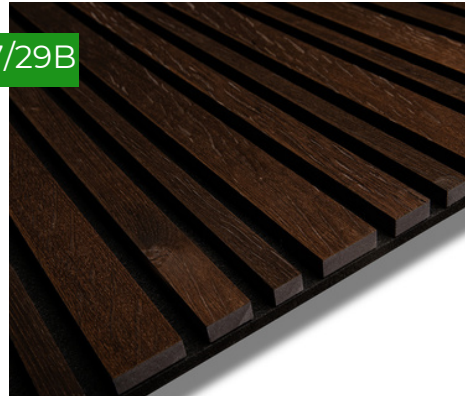

GAB_24/27/29B

Gray Ash Barcode on Black Felt

Dimensions:

2400x600x19mm (1.44m²)

2780x600x19 mm (1.67m²)

2970x600x19mm (1.78m²)

or

Customised sizes

Available with fire-resistant varnish.