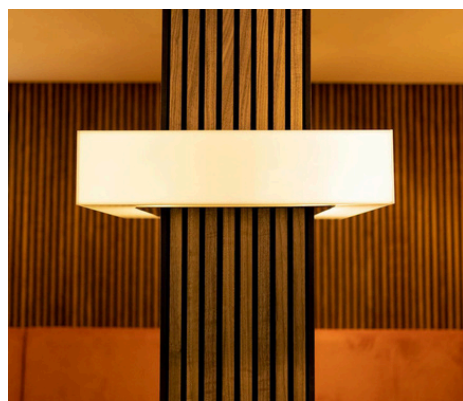

### **OAK Barcode on Black Felt**

---

Dimensions:  
2400x600x19mm (1.44m<sup>2</sup>)

Price from - **52.51eur**

---

No extra fire-resistant varnish.

---