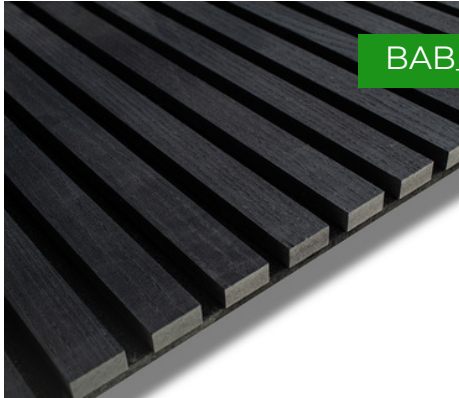

Acoustic panels

CLASSIC